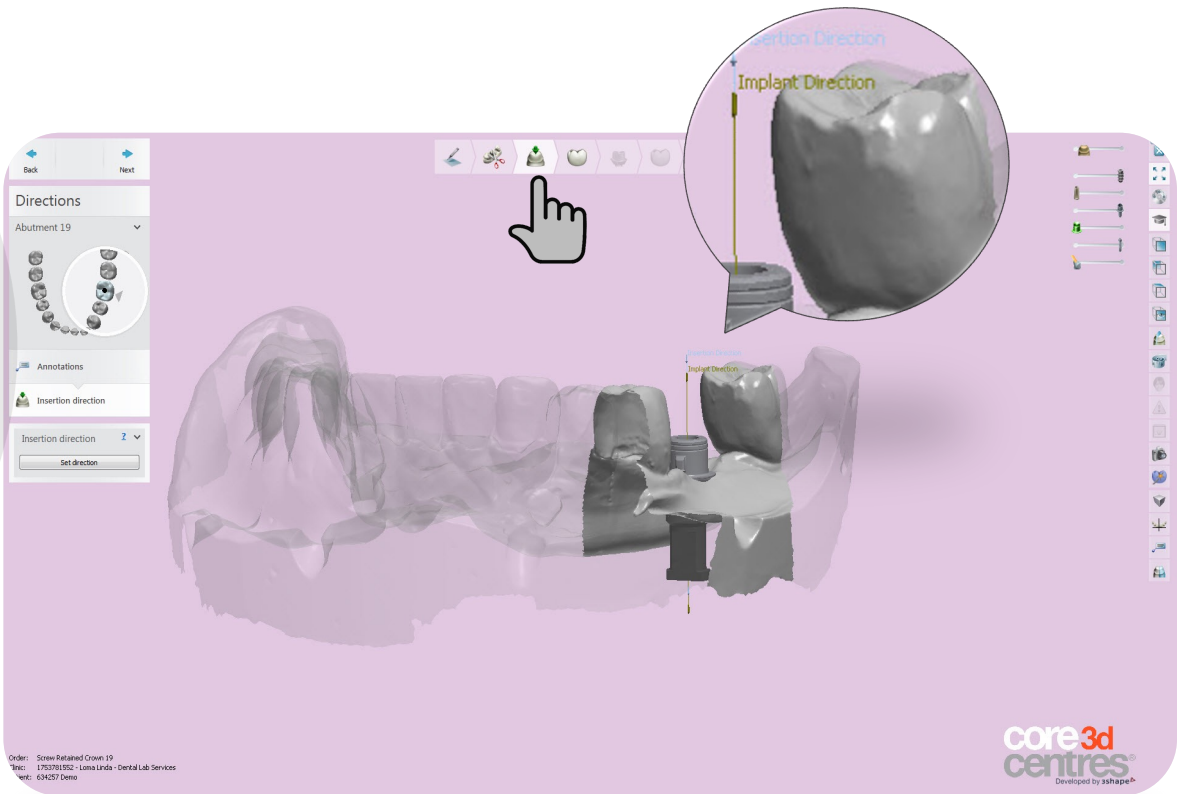

LOMA LINDA UNIVERSITY

School of Dentistry

Digital Workflow

Mohammed Alfaifi, BDS, MS, Dip.Pros, DABP, FRCDC, FACP
King Khalid University - Collage of Dentistry
Loma Linda University - School of Dentistry

core 3d
centres®

Provisional crown

Provisional crown

Provisional crown

Sculpt

Multiple teeth tools

Single tooth tools

Smart tools

Connection to margin line

Individual transformation

5 **Symmetric design**

Sculpt protected surfaces

 **Lift anatomy**

Emergence profile

Finalizing the Provisional crown

Positioning guide