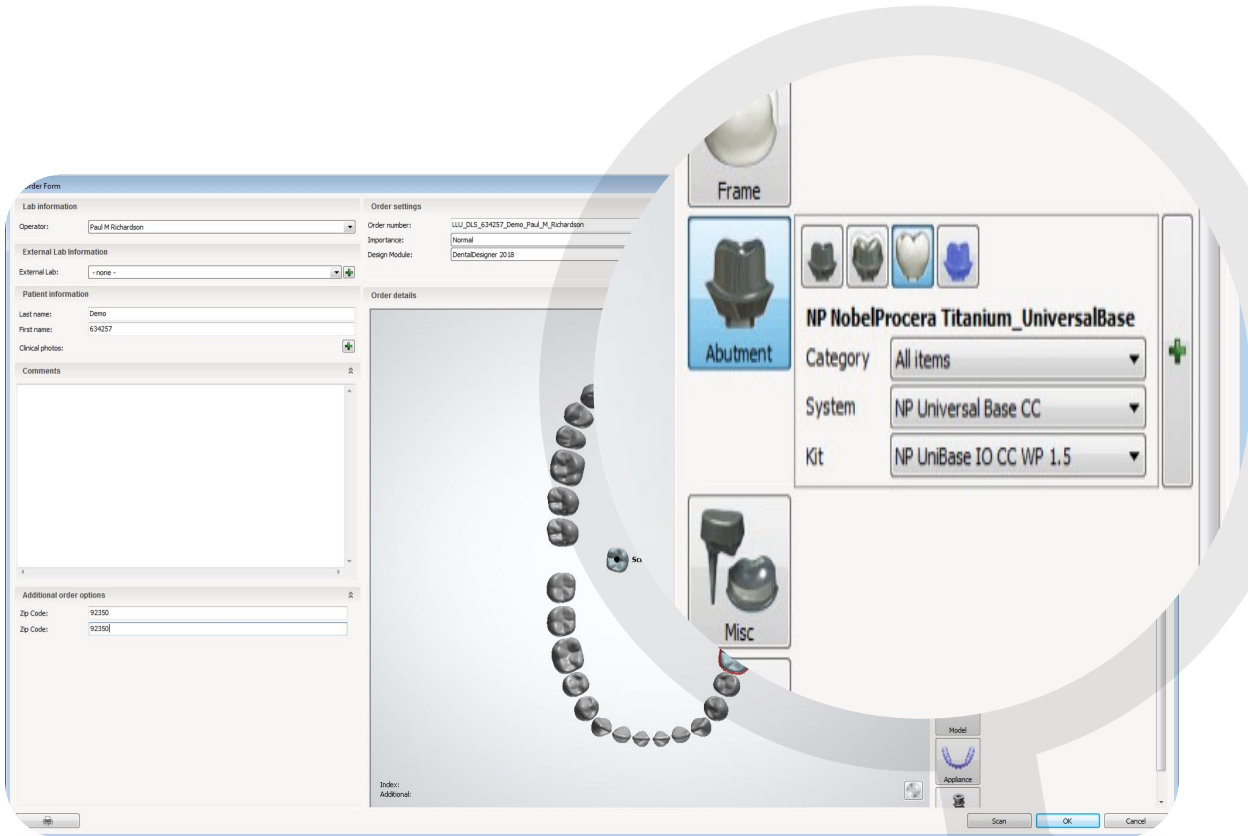

LOMA LINDA UNIVERSITY

School of Dentistry

Digital Workflow

Mohammed Alfaifi, BDS, MS, Dip.Pros, DABP, FRCDC, FACP
King Khalid University - Collage of Dentistry
Loma Linda University - School of Dentistry

core 3d
centres®

Provisional crown

Provisional crown

Provisional crown

Sculpt

Multiple teeth tools

Single tooth tools

Smart tools

Connection to margin line

Individual transformation

5 **Symmetric design**

Sculpt protected surfaces

 **Lift anatomy**

Emergence profile

Finalizing the Provisional crown

Positioning guide